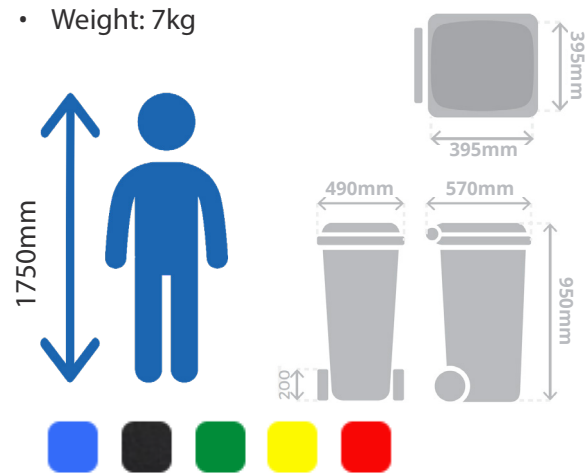

SPECIFICATION

Internal and external sizes vary, please see page 2 for a detailed specification

Technical details:

- Castors: 200mm
- Capacities available: 50, 120, 240, 360 Litre
- Optional Numbers & Stickers available
- 50 Litre wheelie bins features 4 50mm castors

TUFF WHEELIE BINS

50 LITRE WHEELIE BIN

Ideal to store toys, parcel deliveries, recycling segregation and small amounts of waste.

- External size with wheels: H600 x W430 x D480mm
- Internal size without wheels: H550 x W340 x D340mm
- Internal size: H520 x W350 x D350mm
- Wheel size: 50mm
- Capacity: 1 bin bag
- Weight: 3kg

120 LITRE WHEELIE BIN

Ideal for smaller households or businesses and can be used for indoor or outdoor use.

- External size: H950 x W490 x D570mm
- Internal size: H860 x W395 x D395mm
- Wheel size: 200mm
- Capacity: 2-3 bin bags
- Weight: 7kg

240 LITRE WHEELIE BIN

Ideal for UK Households and businesses, typically a standard size to replace council bins. Please check with your local council as some may differ.

- External size: H950 x W600 x D720mm
- Internal size: H910 x W500 x D570mm
- Wheel size: 200mm
- Capacity: 3-4 bin bags
- Weight: 12kg