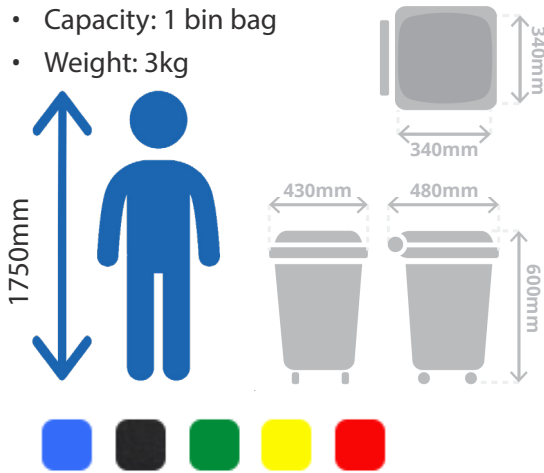

SPECIFICATION

Internal and external sizes vary, please see page 2 for a detailed specification

Technical details:

- Castors: 200mm
- Capacities available: 50, 120, 240, 360 Litre
- Optional Numbers & Stickers available
- 50 Litre wheelie bins features 4 50mm castors

TUFF WHEELIE BINS

50 LITRE WHEELIE BIN

Ideal to store toys, parcel deliveries, recycling segregation and small amounts of waste.

- External size with wheels: H600 x W430 x D480mm
- Internal size without wheels: H550 x W340 x D340mm
- Internal size: H520 x W350 x D350mm
- Wheel size: 50mm
- Capacity: 1 bin bag
- Weight: 3kg

120 LITRE WHEELIE BIN

Ideal for smaller households or businesses and can be used for indoor or outdoor use.

- External size: H950 x W490 x D570mm
- Internal size: H860 x W395 x D395mm
- Wheel size: 200mm
- Capacity: 2-3 bin bags
- Weight: 7kg

240 LITRE WHEELIE BIN

Ideal for UK Households and businesses, typically a standard size to replace council bins. Please check with your local council as some may differ.

- External size: H950 x W600 x D720mm
- Internal size: H910 x W500 x D570mm
- Wheel size: 200mm
- Capacity: 3-4 bin bags
- Weight: 12kg