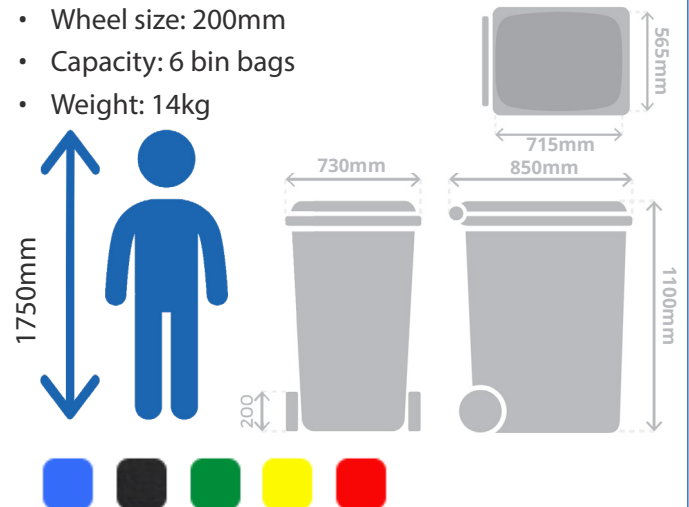

SPECIFICATION

Internal and external sizes vary, please see page 2 for a detailed specification

Technical details:

- Castors: 200mm
- Capacities available: 50, 120, 240, 360 Litre
- Optional Numbers & Stickers available
- 50 Litre wheelie bins features 4 50mm castors

120 LITRE WHEELIE BIN

Ideal for smaller households or businesses and can be used for indoor or outdoor use.

- External size: H950 x W490 x D570mm
- Internal size: H860 x W395 x D395mm
- Wheel size: 200mm
- Capacity: 2-3 bin bags
- Weight: 7kg

240 LITRE WHEELIE BIN

Ideal for UK Households and businesses, typically a standard size to replace council bins. Please check with your local council as some may differ.

- External size: H950 x W600 x D720mm
- Internal size: H910 x W500 x D570mm
- Wheel size: 200mm
- Capacity: 3-4 bin bags
- Weight: 12kg

360 LITRE WHEELIE BIN

Ideal for larger premises including offices, commercial spaces, communal housing, factories etc where large amounts of waste is produced.

- External size: H1100 x W730 x D850mm
- Internal size: H1000 x W565 x D715mm
- Wheel size: 200mm
- Capacity: 6 bin bags
- Weight: 14kg