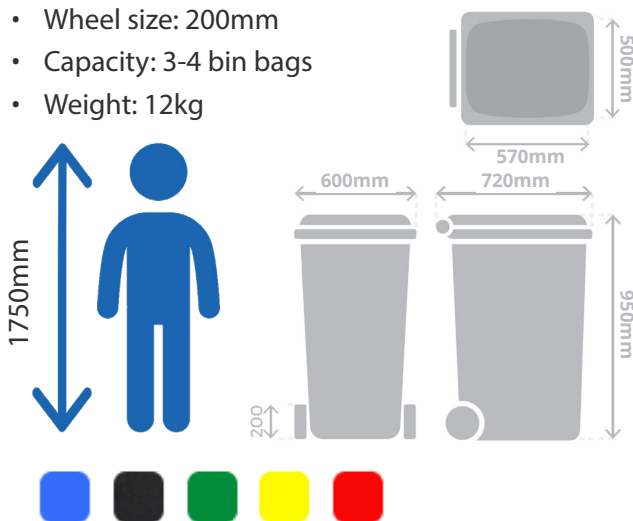

TUFF WHEELIE BINS

50 LITRE WHEELIE BIN

Ideal to store toys, parcel deliveries, recycling segregation and small amounts of waste.

- External size with wheels: H600 x W430 x D480mm
- Internal size without wheels: H550 x W340 x D340mm
- Internal size: H520 x W350 x D350mm
- Wheel size: 50mm
- Capacity: 1 bin bag
- Weight: 3kg

120 LITRE WHEELIE BIN

Ideal for smaller households or businesses and can be used for indoor or outdoor use.

- External size: H950 x W490 x D570mm
- Internal size: H860 x W395 x D395mm
- Wheel size: 200mm
- Capacity: 2-3 bin bags
- Weight: 7kg

240 LITRE WHEELIE BIN

Ideal for UK Households and businesses, typically a standard size to replace council bins. Please check with your local council as some may differ.

- External size: H950 x W600 x D720mm
- Internal size: H910 x W500 x D570mm
- Wheel size: 200mm
- Capacity: 3-4 bin bags
- Weight: 12kg

360 LITRE WHEELIE BIN

Ideal for larger premises including offices, commercial spaces, communal housing, factories etc where large amounts of waste is produced.

- External size: H1100 x W730 x D850mm
- Internal size: H1000 x W565 x D715mm
- Wheel size: 200mm
- Capacity: 6 bin bags
- Weight: 14kg