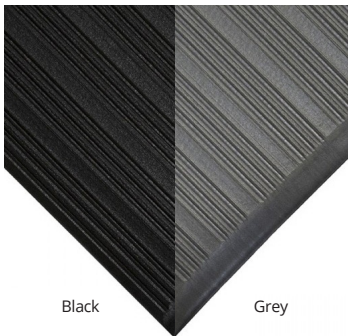

ORTHOMAT RIBBED ANTI-FATIGUE MATS

Orthomat Ribbed Anti-Fatigue Mats are designed for use in dry indoor environments. The ribbed surface reduces fatigue from standing and improves grip.

GENERAL INFO & FEATURES

- Available in either grey or black
- Beveled edges to avoid tripping
- Suitable for dry indoor environments
- Insulates against cold concrete floors and relieves fatigue
- Manufactured from 100% closed cell PVC foam
- Product Height: 9mm
- Slip & fire tested

Black

Grey

TECHNICAL DETAILS

- Conforms to Slip Resistance Test DIN 51130 Category R11
- Material: Virgin Closed Cell PVC Foam
- Installation Method: Loose Lay
- Operating Temperature: 0°C to +60°C
- Fire Tested to DIN 54332 (B2) part of DIN 4102
- 1 year guarantee when used in a dry environment