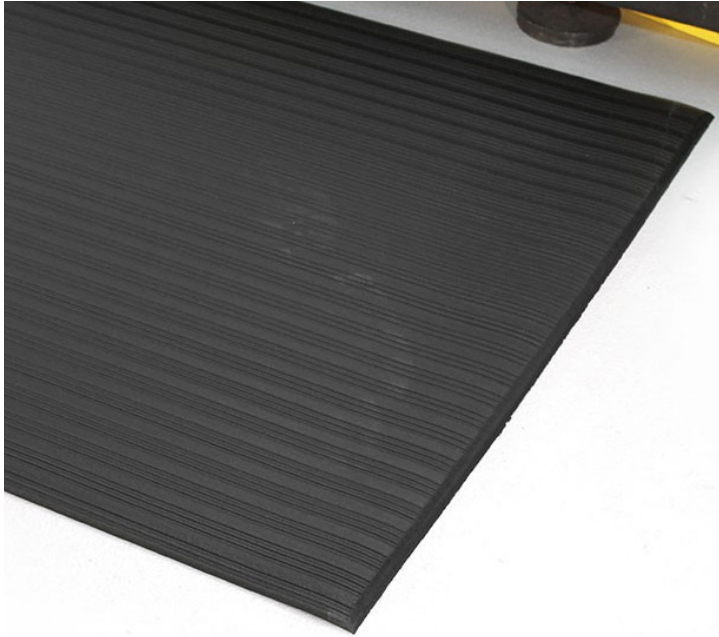

ORTHOMAT RIBBED ANTI-FATIGUE MATS

Orthomat Ribbed Anti-Fatigue Mats are designed for use in dry indoor environments. The ribbed surface reduces fatigue from standing and improves grip.

GENERAL INFO & FEATURES

- Available in either grey or black
- Beveled edges to avoid tripping
- Suitable for dry indoor environments
- Insulates against cold concrete floors and relieves fatigue
- Manufactured from 100% closed cell PVC foam
- Product Height: 9mm
- Slip & fire tested

Black

Grey

TECHNICAL DETAILS

- Conforms to Slip Resistance Test DIN 51130 Category R11
- Material: Virgin Closed Cell PVC Foam
- Installation Method: Loose Lay
- Operating Temperature: 0°C to +60°C
- Fire Tested to DIN 54332 (B2) part of DIN 4102
- 1 year guarantee when used in a dry environment