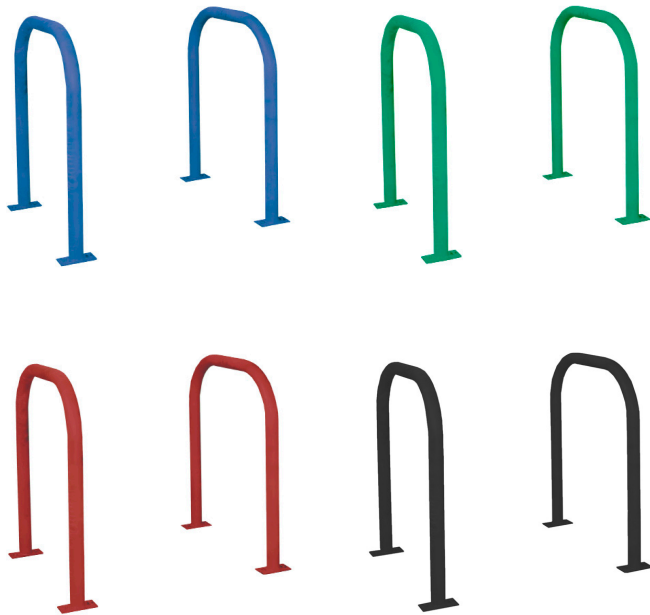

SHEFFIELD CYCLE HOOPS

Sheffield Cycle Hoops allow a bike wheel or frame to be secured by the user with their own padlock. They are an affordable bike storage solution, ideal for all kinds of workplaces.

GENERAL INFO & FEATURES

- Ideal for pairing with a cycle shelter
- Simple and effective design for bike storage
- Hoops are galvanised or zinc and powder coated
- Powder coated with Germ Guard active technology
- Surface mounted or grouted into the ground variations
- Grouted version is longer for cementing in
- Manufactured in the UK

SPECIFICATION

Colour/Finish

- Standard RAL Colours - 6 Options
- Powder coated with Germ Guard Active Technology Paint
- Galvanised Cycle Hoops also available

DIMENSIONS

SKU + Suffix	Type	Height	Width
54014399	Floor Mounted	800mm	715mm
54014401	Grouted	800mm	715mm
54014400+GY	Floor Mounted	800mm	715mm
54014402+GY	Grouted	800mm	715mm